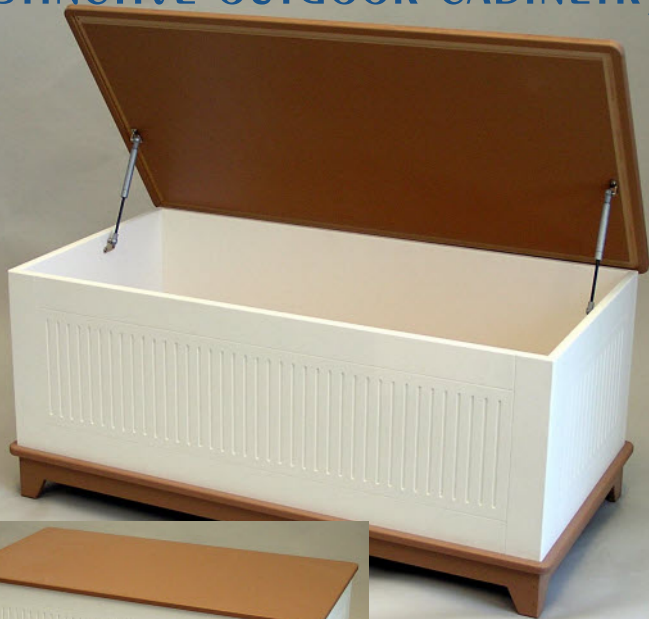

SOL DURA

distinctive OUTDOOR CABINETRY

OUTDOOR ARMOIRE

SERVING buffet

STORAGE BENCHES & CHESTS

TOWEL & TRASH bins

Mfr. by
Outdoor Design Studio
MURRIETA, CA 92562
PH 800 960 1096